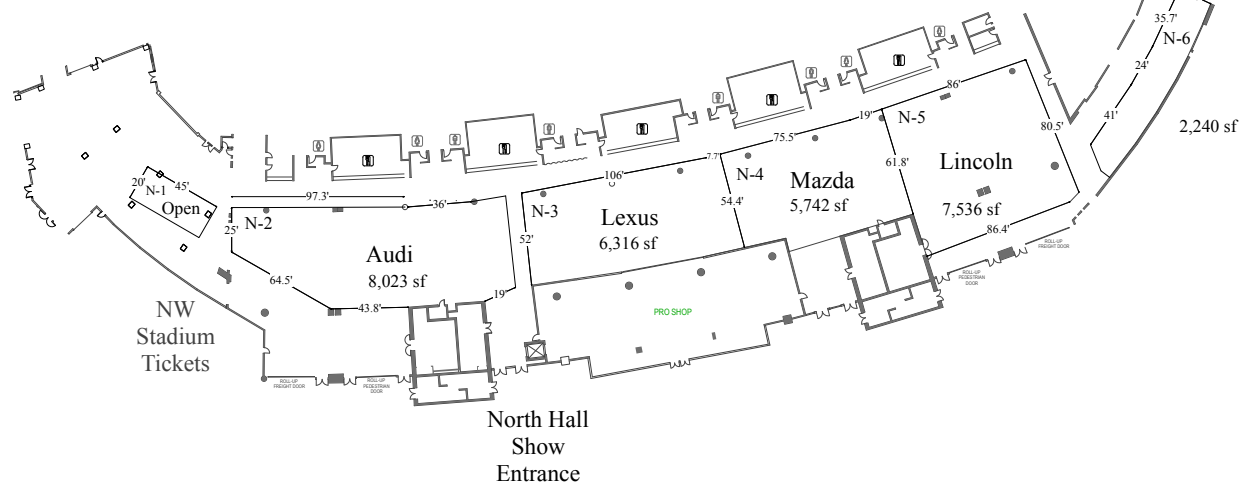

TEST DRIVE CENTER - LEVEL 2 PARKING GARAGE

CONCOURSE LEVEL - LUXURY VEHICLES & TEST DRIVES

- C-1 Art Cars for Kids 1,768 sf
- C-4 Jaguar 1,508 sf
- C-5 Land Rover 1,508 sf
- C-6 Infiniti 1,431 sf
- C-7 Volvo 546 sf
- C-8 Mercedes-Benz 4,814 sf
- C-9 Porsche 4,388 sf
- C-10 Maserati 2,352 sf
- C-11 Ferrari 2,341 sf