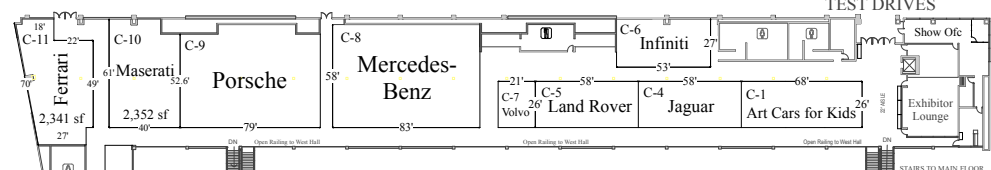

TEST DRIVE CENTER - LEVEL 2 PARKING GARAGE

CONCOURSE LEVEL - LUXURY VEHICLES & TEST DRIVES

- C-1 Art Cars for Kids 1,768 sf
- C-4 Jaguar 1,508 sf
- C-5 Land Rover 1,508 sf
- C-6 Infiniti 1,431 sf
- C-7 Volvo 546 sf
- C-8 Mercedes-Benz 4,814 sf
- C-9 Porsche 4,388 sf
- C-10 Maserati 2,352 sf
- C-11 Ferrari 2,341 sf