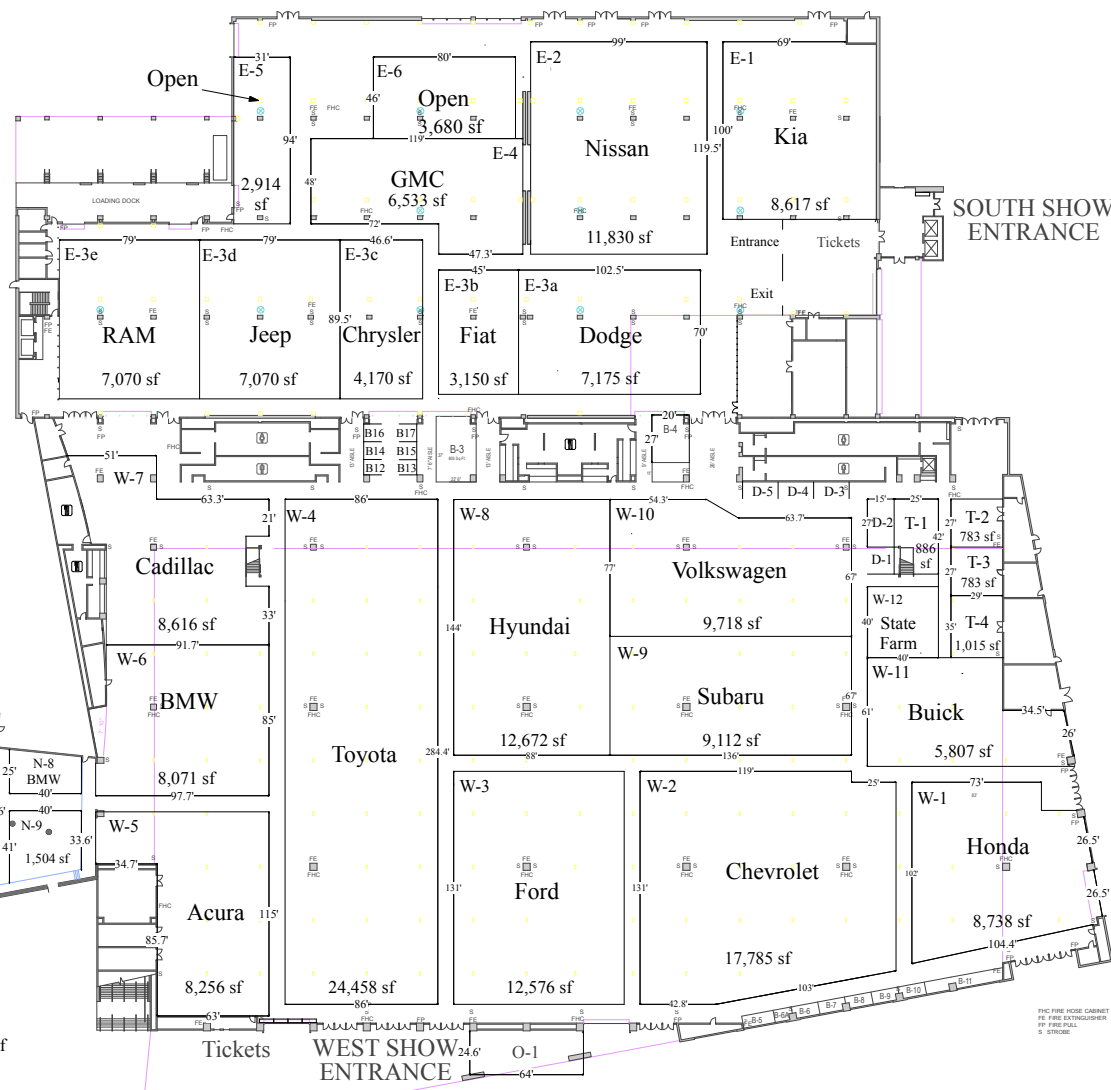

TEST DRIVE CENTER - LEVEL 2 PARKING GARAGE

CONCOURSE LEVEL - LUXURY VEHICLES & TEST DRIVES

- C-1 Art Cars for Kids 1,768 sf
- C-4 Jaguar 1,508 sf
- C-5 Land Rover 1,508 sf
- C-6 Infiniti 1,431 sf
- C-7 Volvo 546 sf
- C-8 Mercedes-Benz 4,814 sf
- C-9 Porsche 4,388 sf
- C-10 Maserati 2,352 sf
- C-11 Ferrari 2,341 sf

North Hall Show Entrance

Toyota & Chevrolet Test Drives (Occidental Ave)

(5/18/17)

PRESENTED BY: State Farm

November 9-12, 2017
CenturyLink Field Event Center
Seattle, Washington