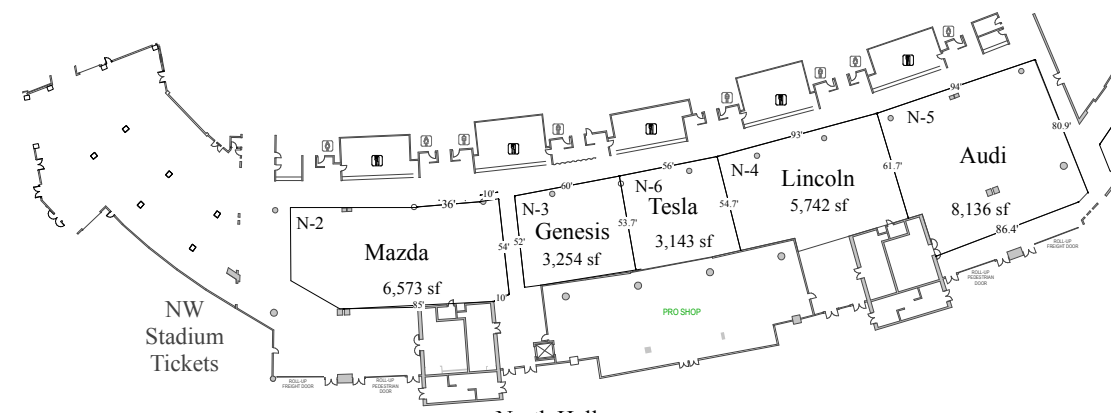

- C-4 Jaguar 1,625 sf
- C-5 Land Rover 1,625 sf
- C-6 Infiniti 1,431 sf
- C-10 Maserati 2,352 sf
- C-11 Ferrari 2,341 sf

PRESENTED BY: State Farm

(9/10/17)

November 9-12, 2017
CenturyLink Field Event Center
Seattle, Washington