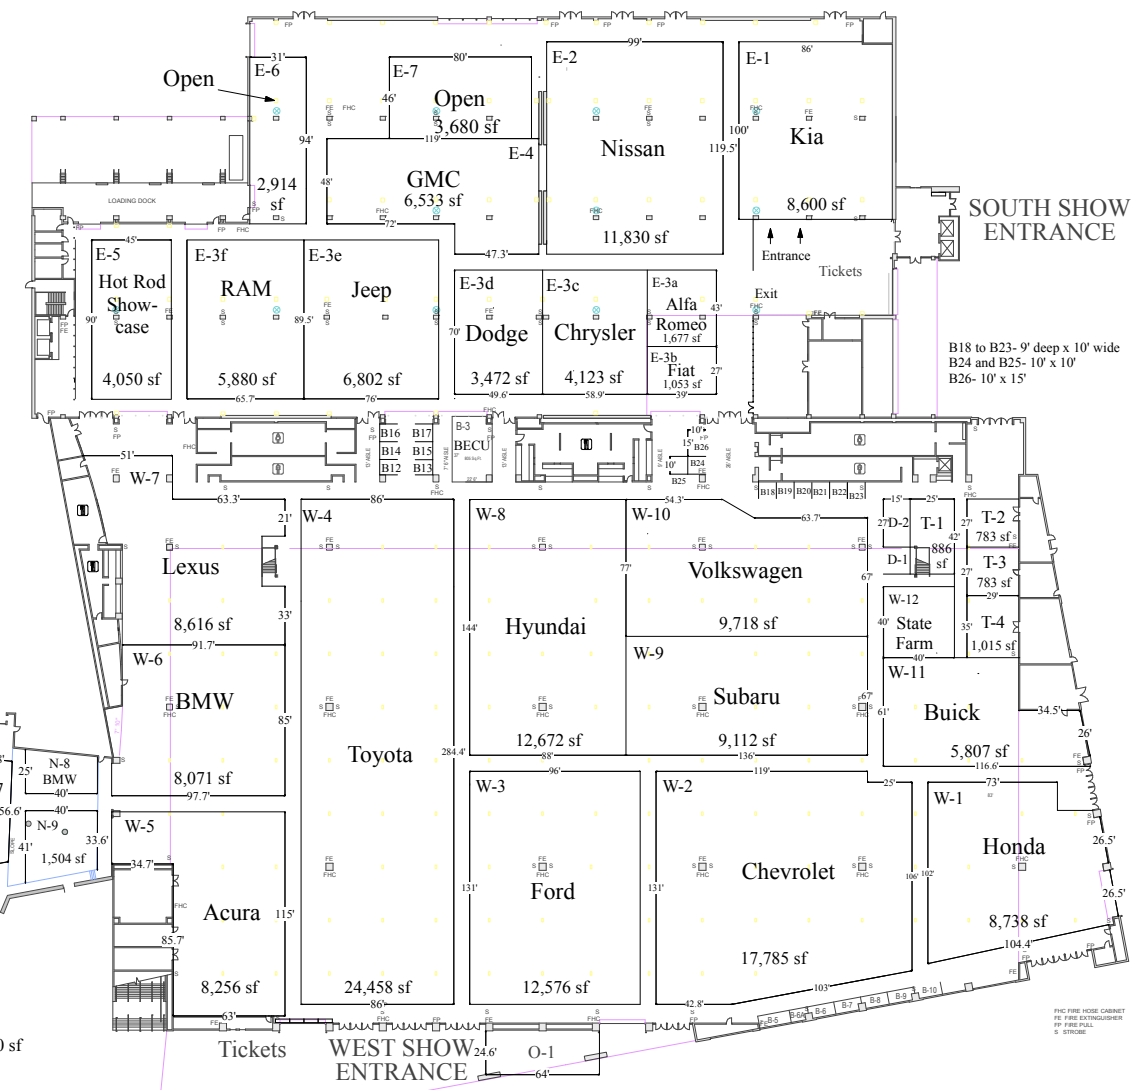

- C-4 Jaguar 1,625 sf
- C-5 Land Rover 1,625 sf
- C-6 Infiniti 1,431 sf
- C-10 Maserati 2,352 sf
- C-11 Ferrari 2,341 sf

PRESENTED BY: State Farm

(9/10/17)

November 9-12, 2017
CenturyLink Field Event Center
Seattle, Washington