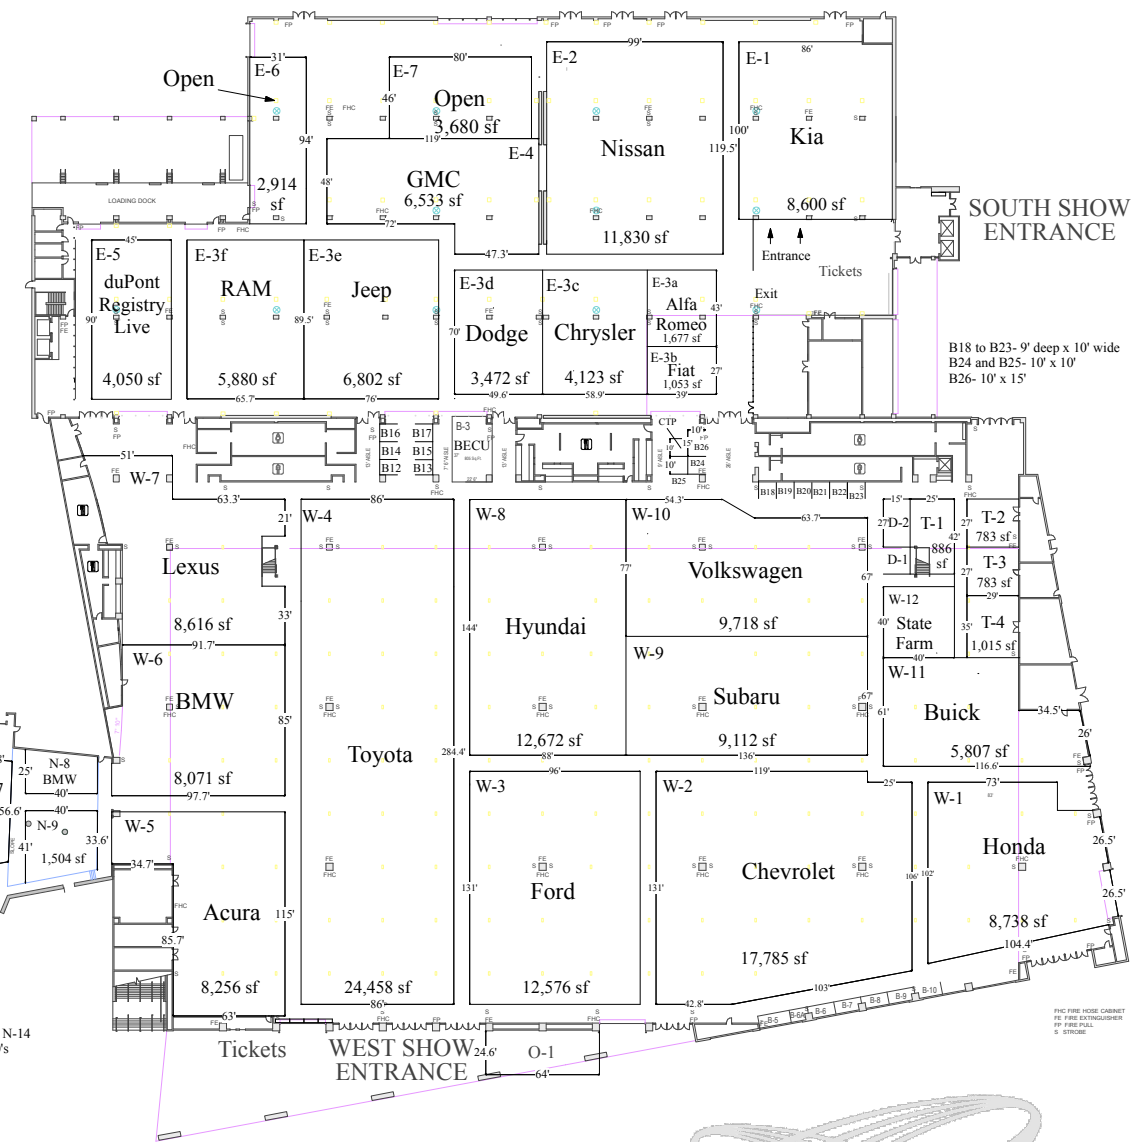

- C-4 Jaguar 1,625 sf
- C-5 Land Rover 1,625 sf
- C-6 Infiniti 1,431 sf
- C-10 Maserati 2,352 sf
- C-11 Ferrari 2,341 sf

Off-Road Obstacle Course

NW Stadium Tickets

North Hall Show Entrance

Nissan, Toyota, Chevrolet & Subaru Test Drives (Occidental Ave)