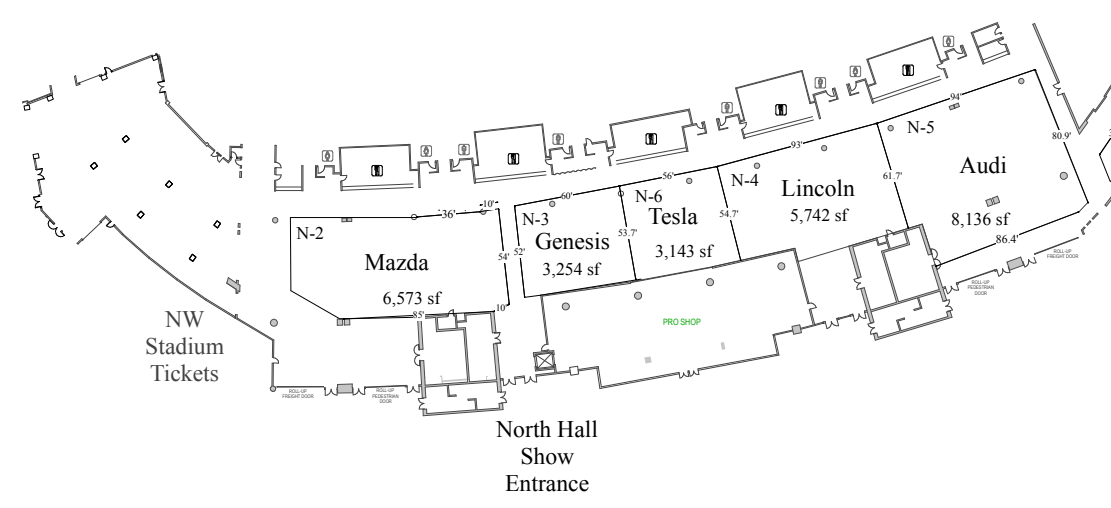

- C-4 Jaguar 1,625 sf
- C-5 Land Rover 1,625 sf
- C-6 Infiniti 1,431 sf
- C-10 Maserati 2,352 sf
- C-11 Ferrari 2,341 sf

Off-Road Obstacle Course

NW Stadium Tickets

North Hall Show Entrance

Nissan, Toyota, Chevrolet & Subaru Test Drives (Occidental Ave)