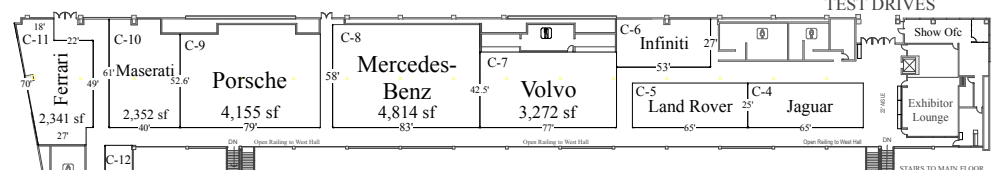

TEST DRIVE CENTER - LEVEL 2 PARKING GARAGE

CONCOURSE LEVEL - LUXURY VEHICLES & TEST DRIVES

- C-4 Jaguar 1,625 sf
- C-5 Land Rover 1,625 sf
- C-6 Infiniti 1,431 sf
- C-10 Maserati 2,352 sf
- C-11 Ferrari 2,341 sf
- C-12 Open 1,050 sf