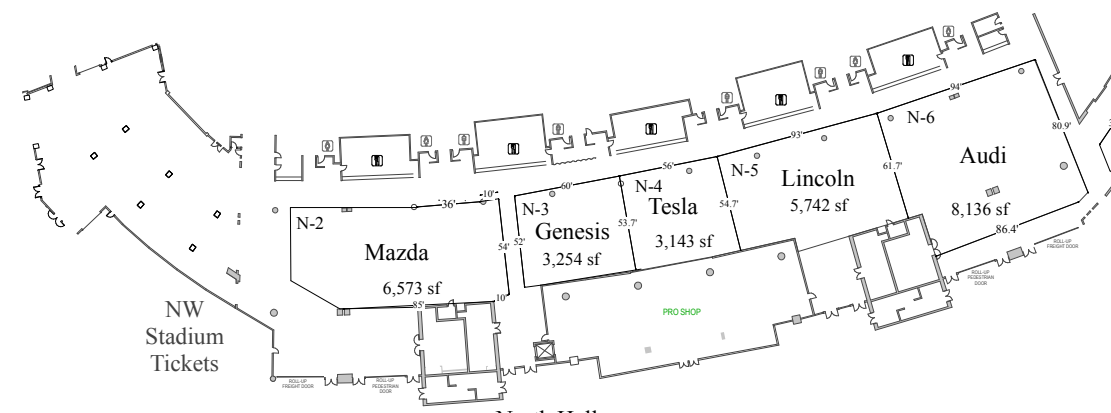

- C-4 Jaguar 1,625 sf
- C-5 Land Rover 1,625 sf
- C-6 Infiniti 1,431 sf
- C-10 Maserati 2,352 sf
- C-11 Ferrari 2,341 sf
- C-12 Open 1,050 sf

NORTH LOT
Jaguar/Land Rover
Test Drive

Jaguar/Land Rover
Occidental Ave
Street Drive

North Hall
Show
Entrance

Nissan, Toyota, Chevrolet & Subaru Test Drives (Occidental Ave)

(4/30/18)

PRESENTED BY: State Farm

November 9-12, 2018
CenturyLink Field Event Center
Seattle, Washington