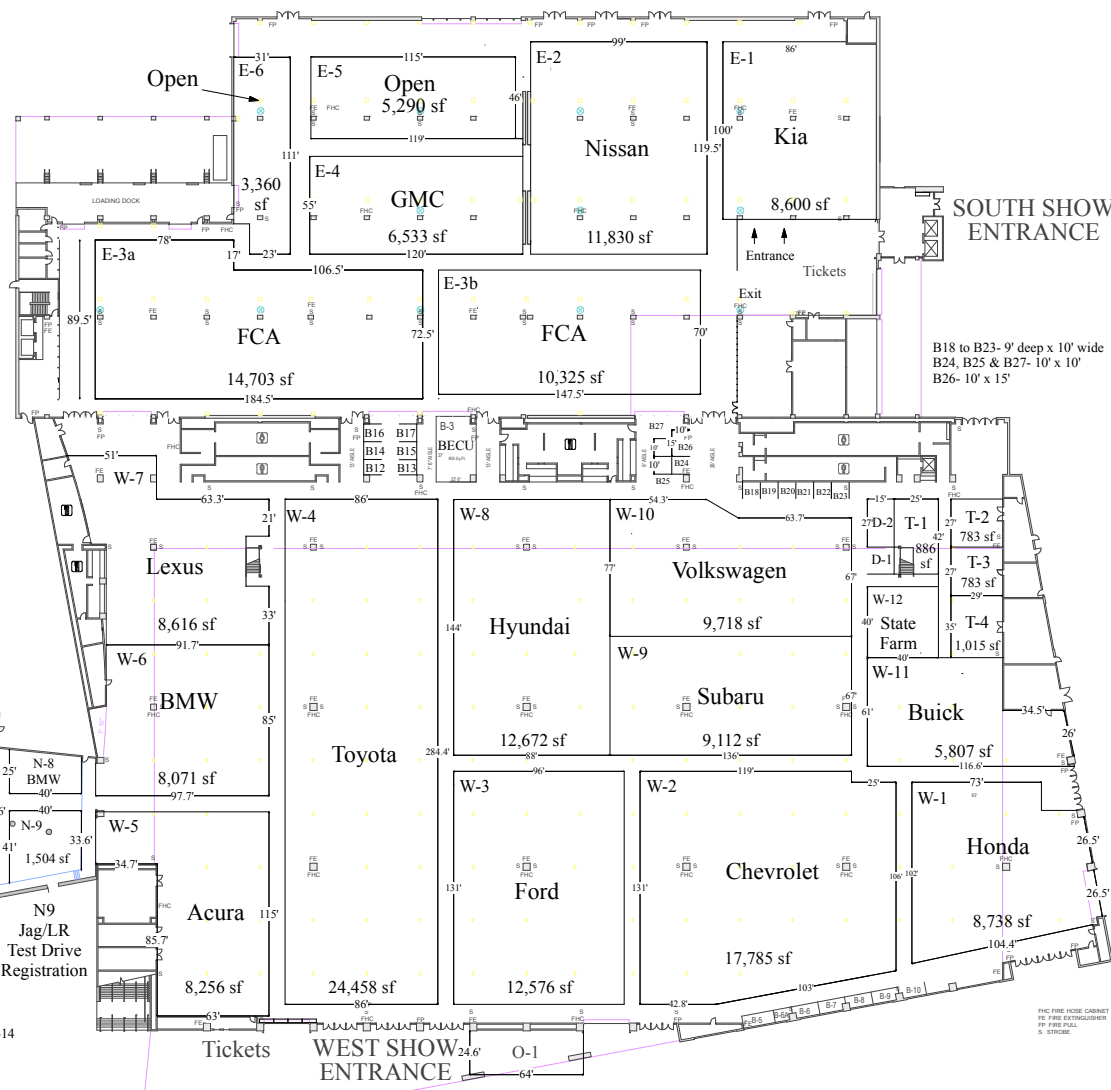

TEST DRIVE CENTER - LEVEL 2 PARKING GARAGE

CONCOURSE LEVEL - LUXURY VEHICLES & TEST DRIVES

- C-4 Jaguar 1,625 sf
- C-5 Land Rover 1,625 sf
- C-6 Infiniti 1,431 sf
- C-10 Maserati 2,352 sf
- C-11 Ferrari 2,341 sf
- C-12 Open 1,050 sf

NORTH LOT
Jaguar/Land Rover
Test Drive

Jaguar/Land Rover
Occidental Ave
Street Drive

North Hall
Show
Entrance

Nissan, Toyota, Chevrolet & Subaru Test Drives (Occidental Ave)

(4/30/18)

PRESENTED BY: State Farm

November 9-12, 2018
CenturyLink Field Event Center
Seattle, Washington