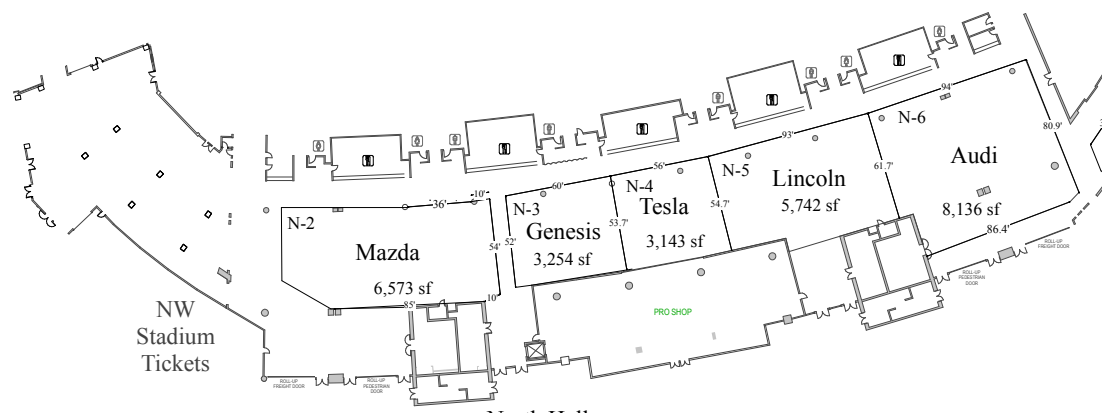

TEST DRIVE CENTER - LEVEL 2 PARKING GARAGE

CONCOURSE LEVEL - LUXURY VEHICLES & TEST DRIVES

- C-4 Jaguar 1,625 sf
- C-5 Land Rover 1,625 sf
- C-6 Infiniti 1,431 sf
- C-10 Maserati 2,352 sf
- C-11 Ferrari 2,341 sf
- C-12 Open 1,050 sf

NORTH LOT
Jaguar/Land Rover
Test Drive

Jaguar/Land Rover
Occidental Ave
Street Drive

North Hall
Show
Entrance

Nissan, Toyota, Chevrolet & Subaru Test Drives (Occidental Ave)

(4/30/18)

PRESENTED BY: State Farm