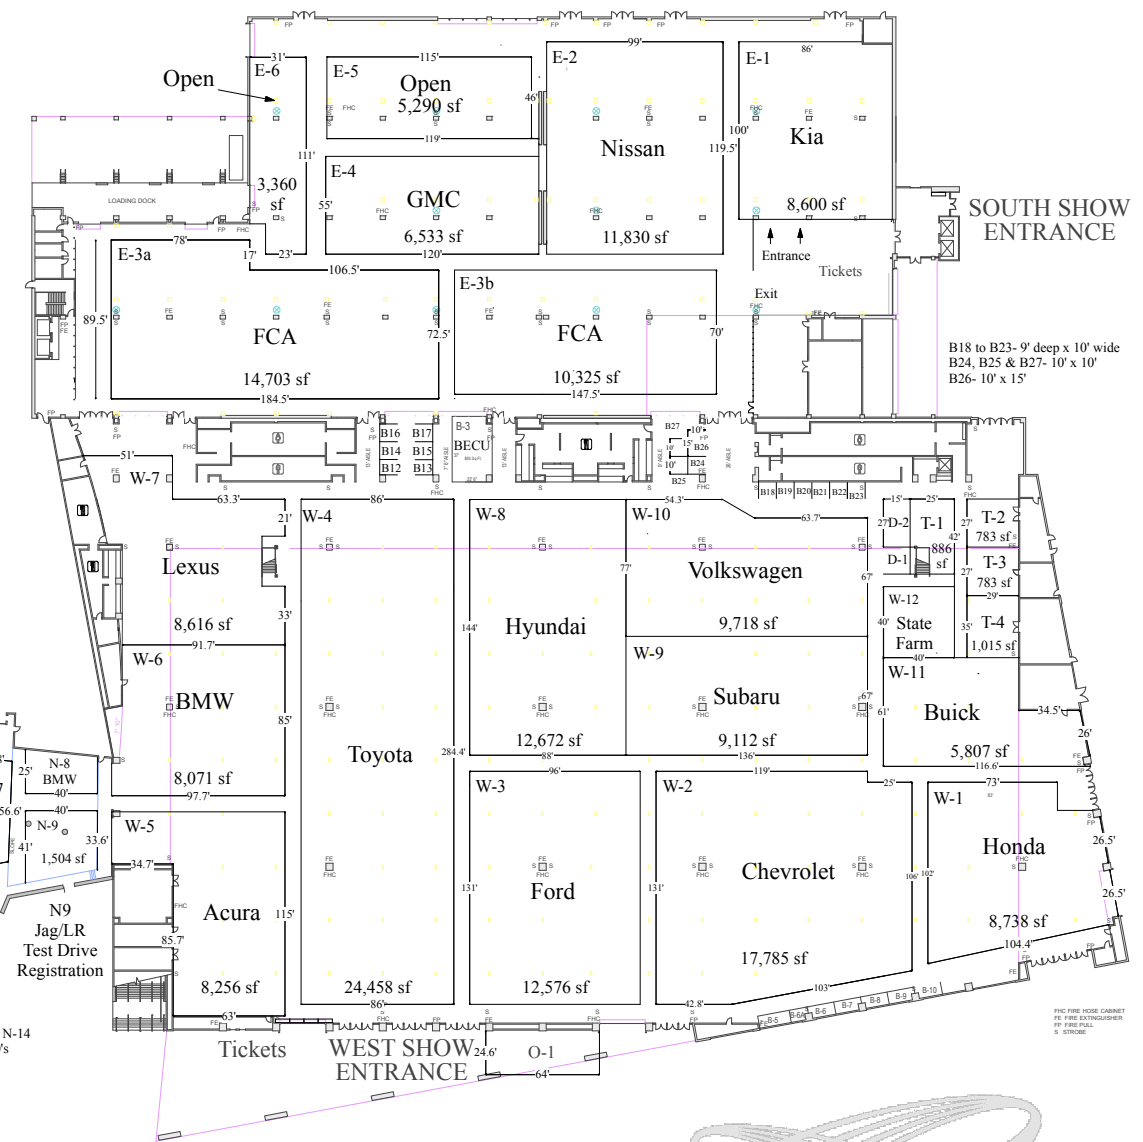

- C-4 Jaguar 1,625 sf
- C-5 Land Rover 1,625 sf
- C-6 Infiniti 1,431 sf
- C-10 Maserati 2,352 sf
- C-11 Ferrari 2,341 sf
- C-12 Open 1,050 sf

NORTH LOT
Jaguar/Land Rover
Test Drive

Jaguar/Land Rover
Occidental Ave
Street Drive

North Hall
Show
Entrance

Nissan, Toyota, Chevrolet & Subaru Test Drives (Occidental Ave)

(4/30/18)

PRESENTED BY: State Farm

November 9-12, 2018
CenturyLink Field Event Center
Seattle, Washington